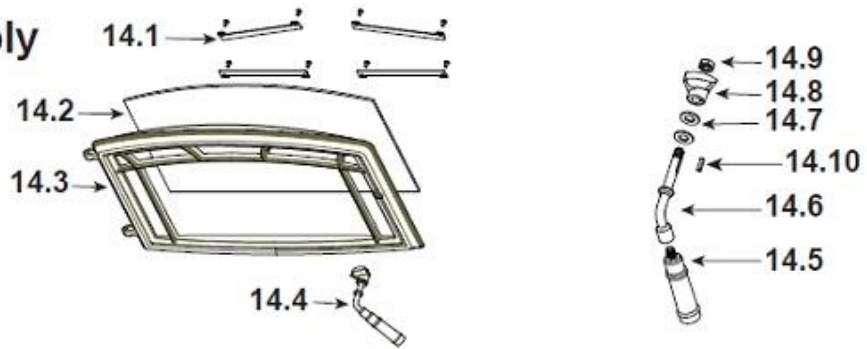

#14 Door Assembly

ITEM	DESCRIPTION	COMMENTS	PART NUMBER
14.4	Door Handle Assembly		SRV7060-031
14.5	Fiber Handle		SRV7060-212
14.6	Door Handle		SRV7063-137
14.7	Washer, Sae, 3/8 (3 Ea)	Pkg of 3	832-0990
14.8	Cam Latch		430-1141
14.9	Nut, 2Wy Side Lock Jam 3	Pkg of 24	226-0100/24
14.10	Key, Cam Latch		430-1151
15	Front	Matte Black	7060-103MBK
		Porcelain Mahogany	7060-103PMH
		Porcelain Dark Blue	7060-103PDB
		Porcelain Black	7060-103PBK
		Porcelain Frost	7060-103PFT
16	Andirons	2 pcs	SRV7061-020
17	Front Air Channel		SRV7060-132
18	ARS Channel		SRV7061-184
19	ARS Access Cover		SRV7038-196
20	ARS Latch Assembly	Pre 00706300534	SRV7061-023
		Post 00706300535	SRV7060-050
21	Burn Rate Indicator		SRV7061-191
22	Burn Rate Control		SRV7060-027
	Handle, Fiber		SRV7060-202
23	ARS Door Assembly	Pre 00706300534	SRV7061-021
		Post 00706300535	SRV7060-048
24	Gasket, ARS		SRV7033-296
25	Ashpan		SRV7060-023
26	ARS Box		SRV7060-005
27	Timer Door		SRV7060-040
28	Timer Assembly		SRV7060-036
	Timer (Only) Replacement Assembly		SRV480-1940
29	Secondary Channels	Qty 2 req	SRV7060-208